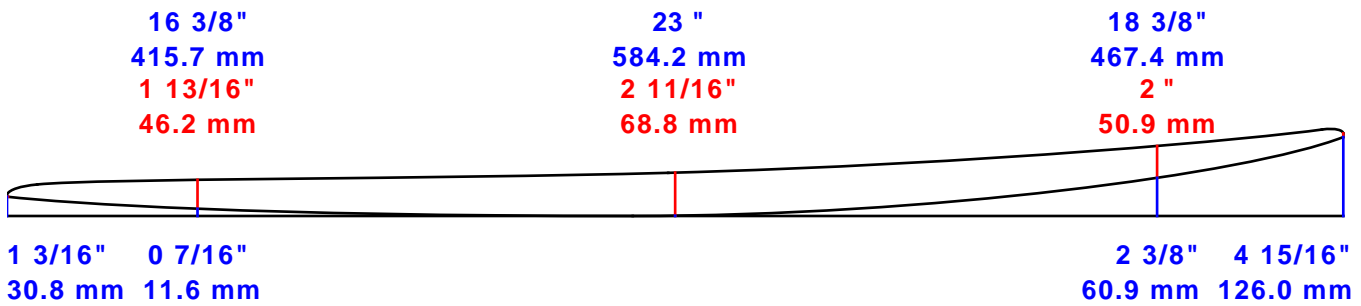

AKU SHAPER

Customer:

Date: 19 mai 2016
 Length: 7' 0 1/2" (2144.8)
 Width: 23 3/16" (588.6)
 Thickness: 2 3/4" (69.8)
 Tail Stop: 35 7/16" (900.0)

File: CUBE Wombat 7'

Blank:

Designed by:

Measurements are center, one foot in and one foot back, over curve.